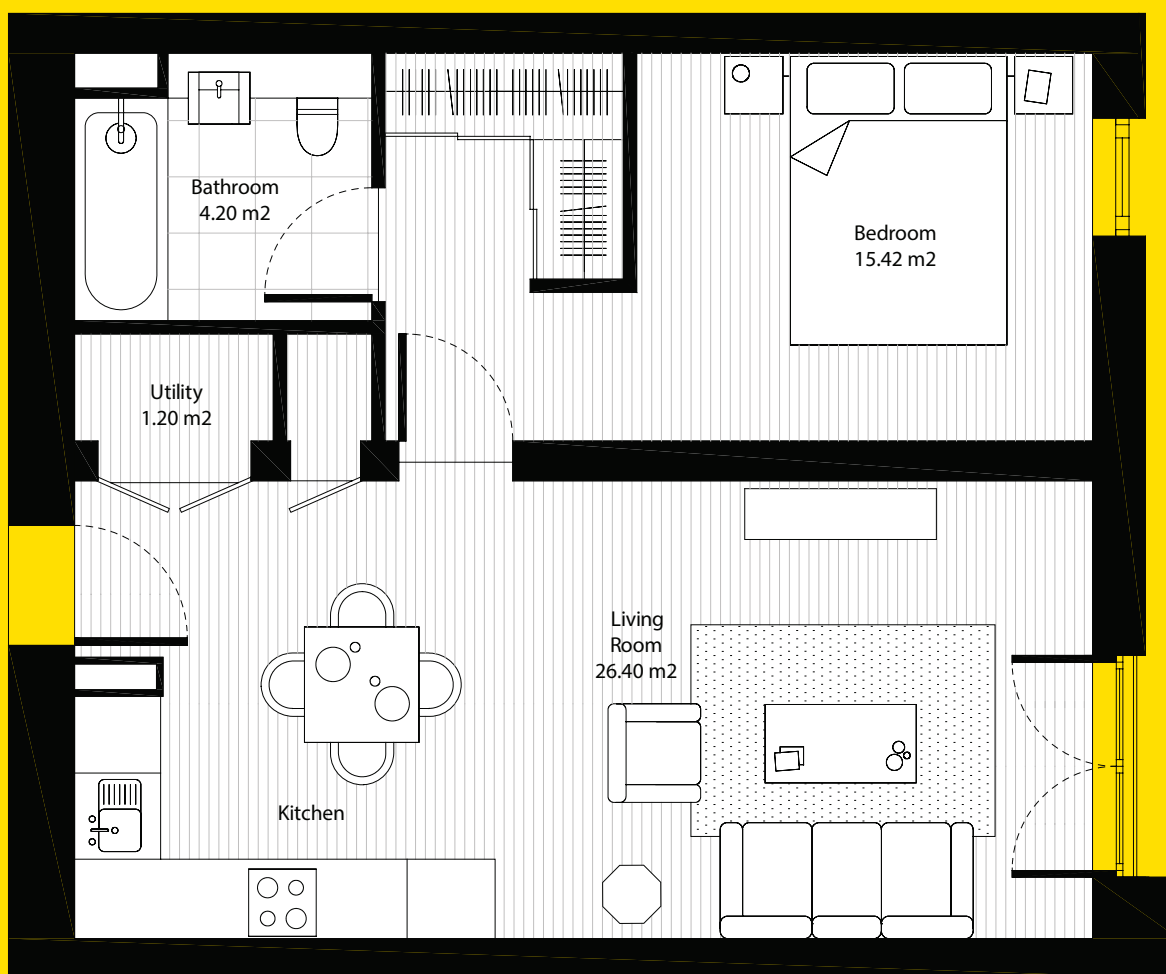

Living Room

Sofa (3 seater), Armchair, Side table, Coffee table, Media unit & a Rug

Kitchen

Dining Table (4 seater) and 4x Chairs

Bedroom 1

Bed with mattress & under-bed storage, 2 x bedside tables & a chest of drawers

Living Room

Sofa (3 seater), Armchair, Side table, Coffee table, Media unit & a Rug

Kitchen

Dining Table (4 seater) and 4x Chairs

Bedroom 1

Bed with mattress & under-bed storage & 2 x bedside tables

*Please note furniture packs may vary

+44 (0)200 2100 200
unionwharf@essentialliving.co.uk
www.essentialliving.co.uk

**Union
Wharf**
Collier Point

1-BED APARTMENT UNION WHARF

Type CP08_B / 554 sqft / Collier Point

Living Room

Sofa (3 seater), Armchair, Side table, Coffee table, Media unit & a Rug