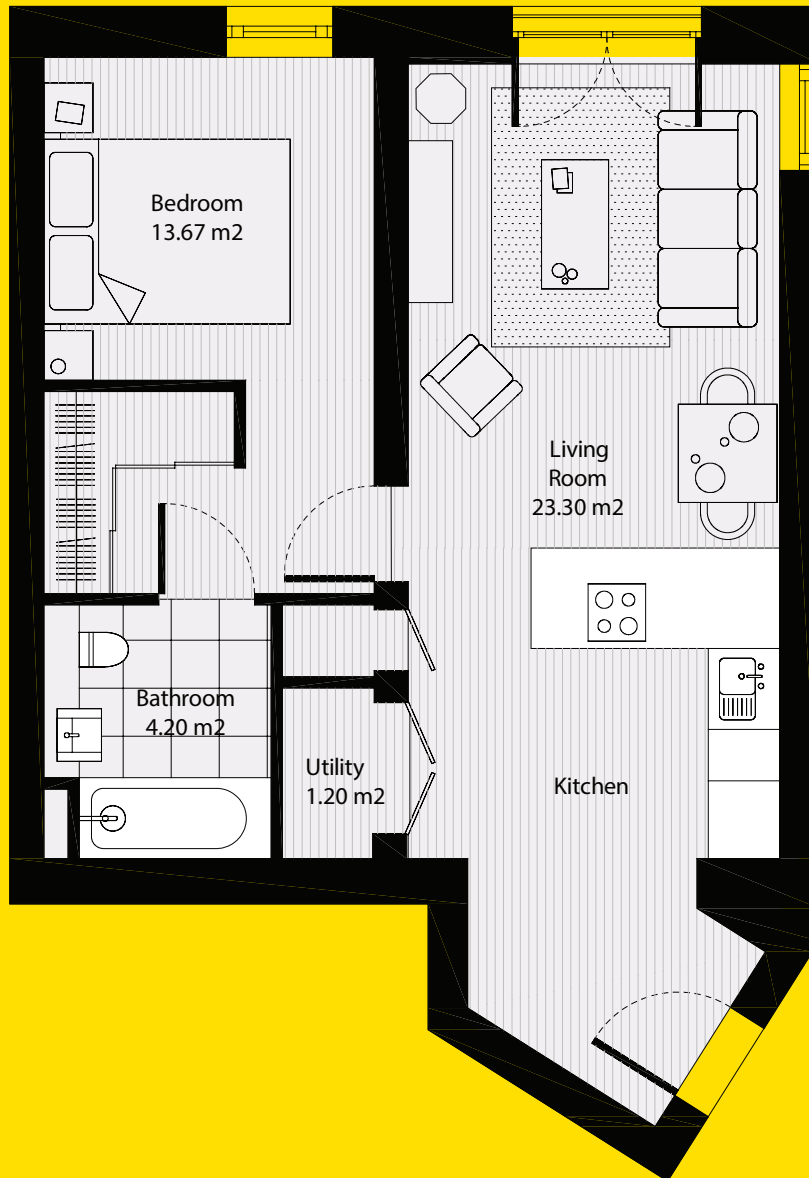

1-BED APARTMENT UNION WHARF

Type CP01 / 54sqft / Collier Point

Living Room

Sofa (3 seater), Armchair, Side table, Coffee table, Media unit & a Rug

Kitchen

Dining Table (4 seater) and 4x Chairs

Bedroom 1

Bed with mattress & under-bed storage, 2 x bedside tables & a chest of drawers

Living Room

Sofa (3 seater), Armchair, Side table, Coffee table, Media unit & a Rug

Kitchen

Dining Table (4 seater) and 4x Chairs

Bedroom 1

Bed with mattress & under-bed storage, 2 x bedside tables & a chest of drawers

Living Room

Sofa (3 seater), Armchair, Side table, Coffee table, Media unit & a Rug

Kitchen

Dining Table (4 seater) and 4x Chairs

Bedroom 1

Bed with mattress & under-bed storage & 2 x bedside tables

*Please note furniture packs may vary

1-BED APARTMENT UNION WHARF

Type CP05 / 555 sqft / Collier Point

Living Room

Sofa (3 seater), Armchair, Side table, Coffee table, Media unit & a Rug

Kitchen

Dining Table (4 seater) and 4x Chairs

Bedroom 1

Bed with mattress & under-bed storage & 2 x bedside tables