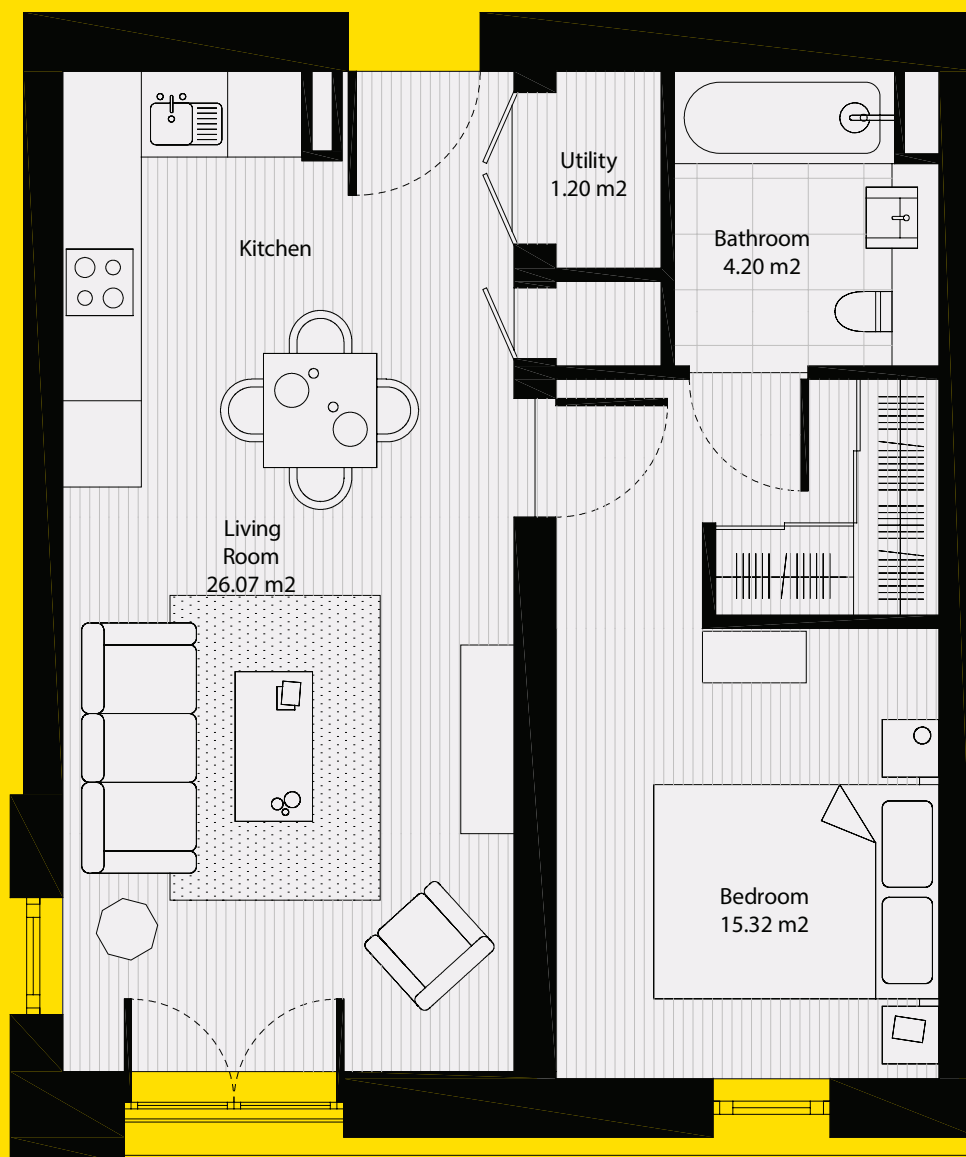

1-BED APARTMENT UNION WHARF

Type CP01 / 54sqft / Collier Point

Living Room

Sofa (3 seater), Armchair, Side table, Coffee table, Media unit & a Rug

Kitchen

Dining Table (4 seater) and 4x Chairs

Bedroom 1

Bed with mattress & under-bed storage, 2 x bedside tables & a chest of drawers

Living Room

Sofa (3 seater), Armchair, Side table, Coffee table, Media unit & a Rug

Kitchen

Dining Table (4 seater) and 4x Chairs

Bedroom 1

Bed with mattress & under-bed storage, 2 x bedside tables & a chest of drawers

Living Room

Sofa (3 seater), Armchair, Side table, Coffee table, Media unit & a Rug

Kitchen

Dining Table (4 seater) and 4x Chairs

Bedroom 1

Bed with mattress & under-bed storage & 2 x bedside tables

*Please note furniture packs may vary