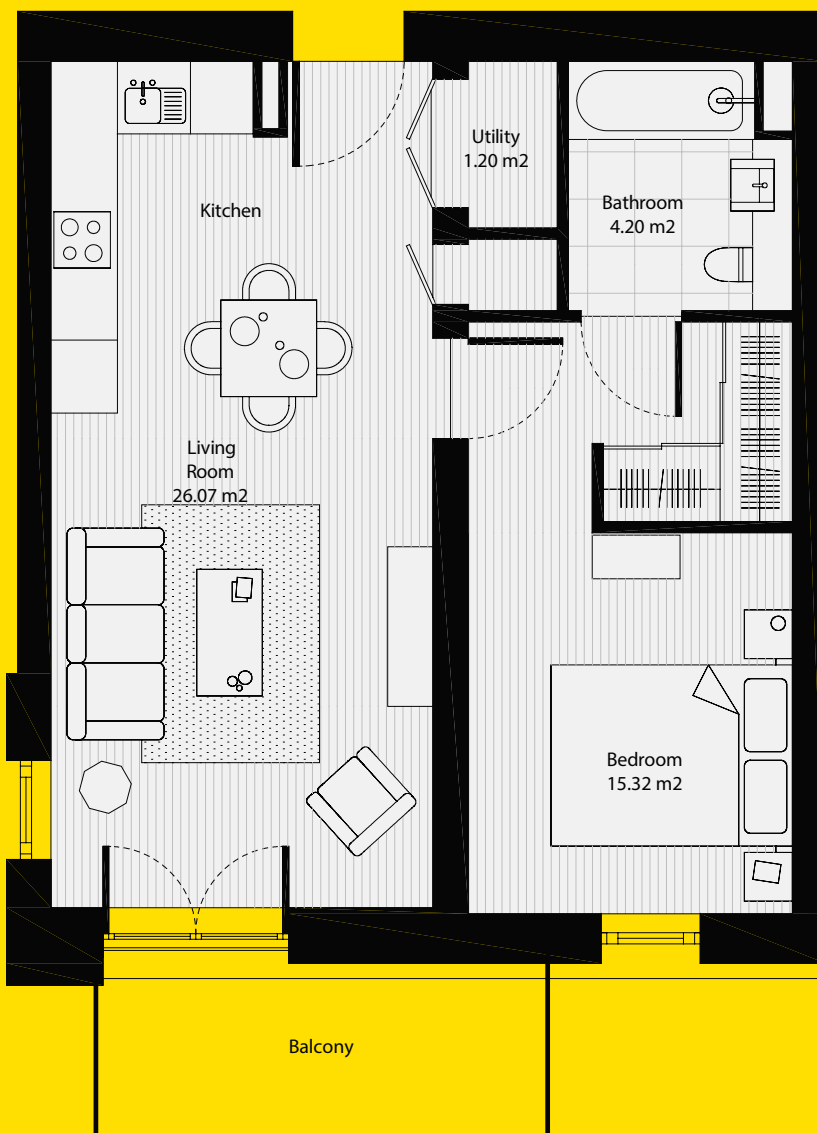

1-BED APARTMENT UNION WHARF

Type CP01 / 54sqft / Collier Point

Living Room

Sofa (3 seater), Armchair, Side table, Coffee table, Media unit & a Rug

Kitchen

Dining Table (4 seater) and 4x Chairs

Bedroom 1

Bed with mattress & under-bed storage, 2 x bedside tables & a chest of drawers

Living Room

Sofa (3 seater), Armchair, Side table, Coffee table, Media unit & a Rug

Kitchen

Dining Table (4 seater) and 4x Chairs

Bedroom 1

Bed with mattress & under-bed storage, 2 x bedside tables & a chest of drawers

Living Room

Sofa (3 seater), Armchair, Side table, Coffee table, Media unit & a Rug

Kitchen

Dining Table (4 seater) and 4x Chairs

Bedroom 1

Bed with mattress & under-bed storage & 2 x bedside tables

*Please note furniture packs may vary