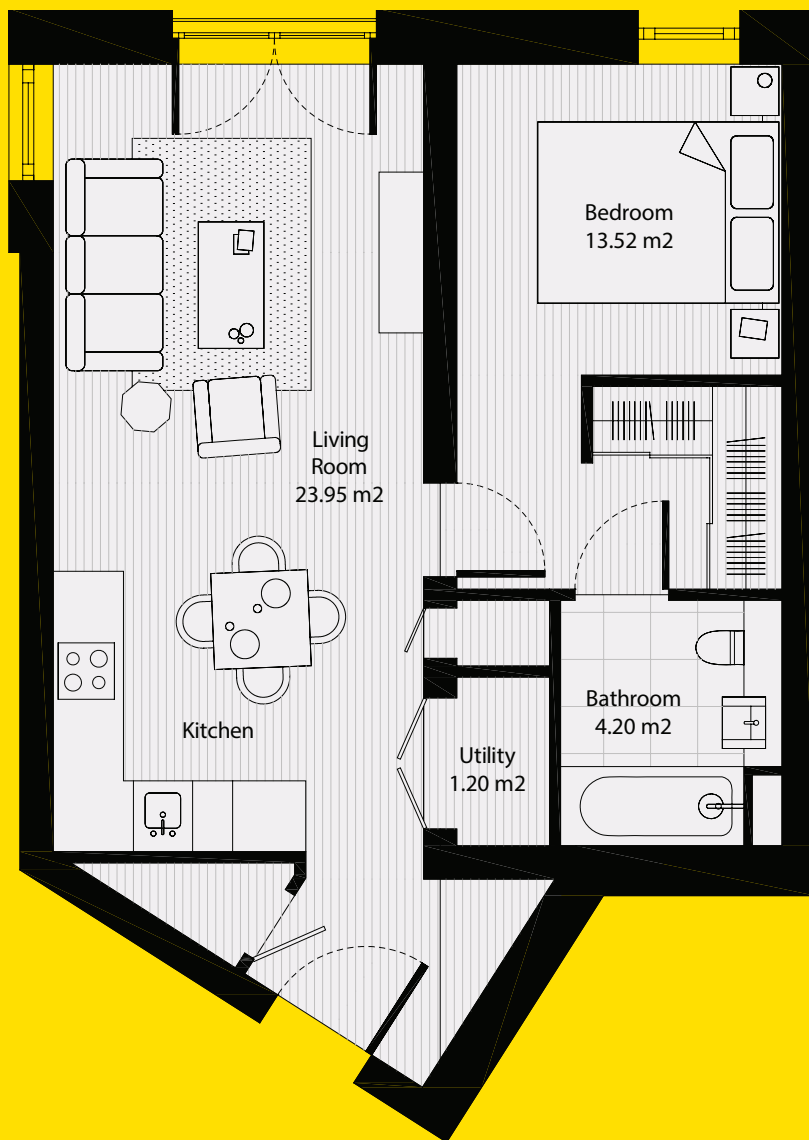

1-BED APARTMENT UNION WHARF

Type CP04 / 555 sqft / Collier Point

Living Room

Sofa (3 seater), Armchair, Side table, Coffee table, Media unit & a Rug

Kitchen

Dining Table (4 seater) and 4x Chairs

Bedroom 1

Bed with mattress & under-bed storage & 2 x bedside tables

*Please note furniture packs may vary

+44 (0)200 2100 200
unionwharf@essentialliving.co.uk
www.essentialliving.co.uk

**Union
Wharf**
Collier Point