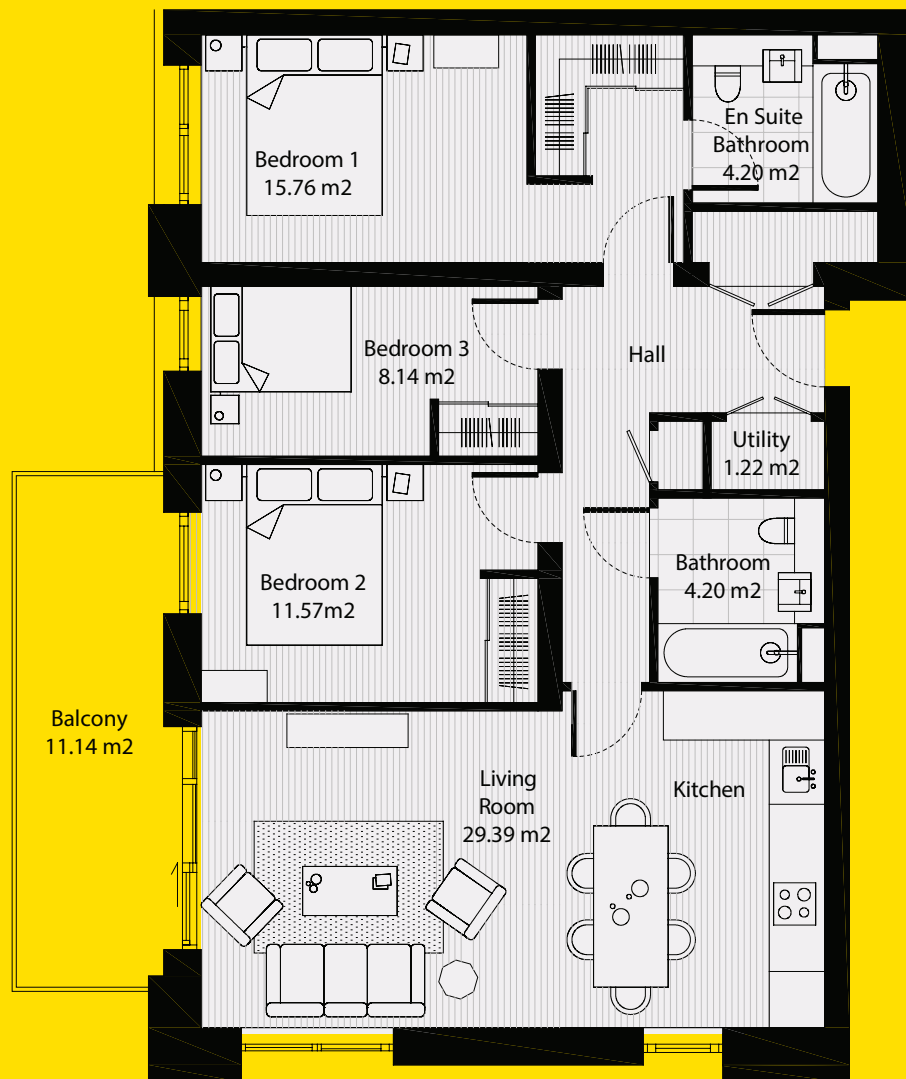

3-BED APARTMENT UNION WHARF

Type WH02 / 985 sqft / Walton Heights

Living Room

Sofa (3 seater), 2 x Armchair, Side table, Coffee table, Media unit & a Rug

Kitchen

Dining Table (6 seater) and 6x Chairs

Bedroom 1

King-size bed (5ft) with mattress & under-bed storage, 2 x bedside tables & a chest of drawers

Bedroom 2

Bed with mattress & under-bed storage, 2 x bedside tables & a chest of drawers

Bedroom 3

Bed with mattress & under-bed storage & 1 x bedside table

*Please note furniture packs may vary

+44 (0)200 2100 200
unionwharf@essentialliving.co.uk
www.essentialliving.co.uk

Union
Wharf
Collier Point