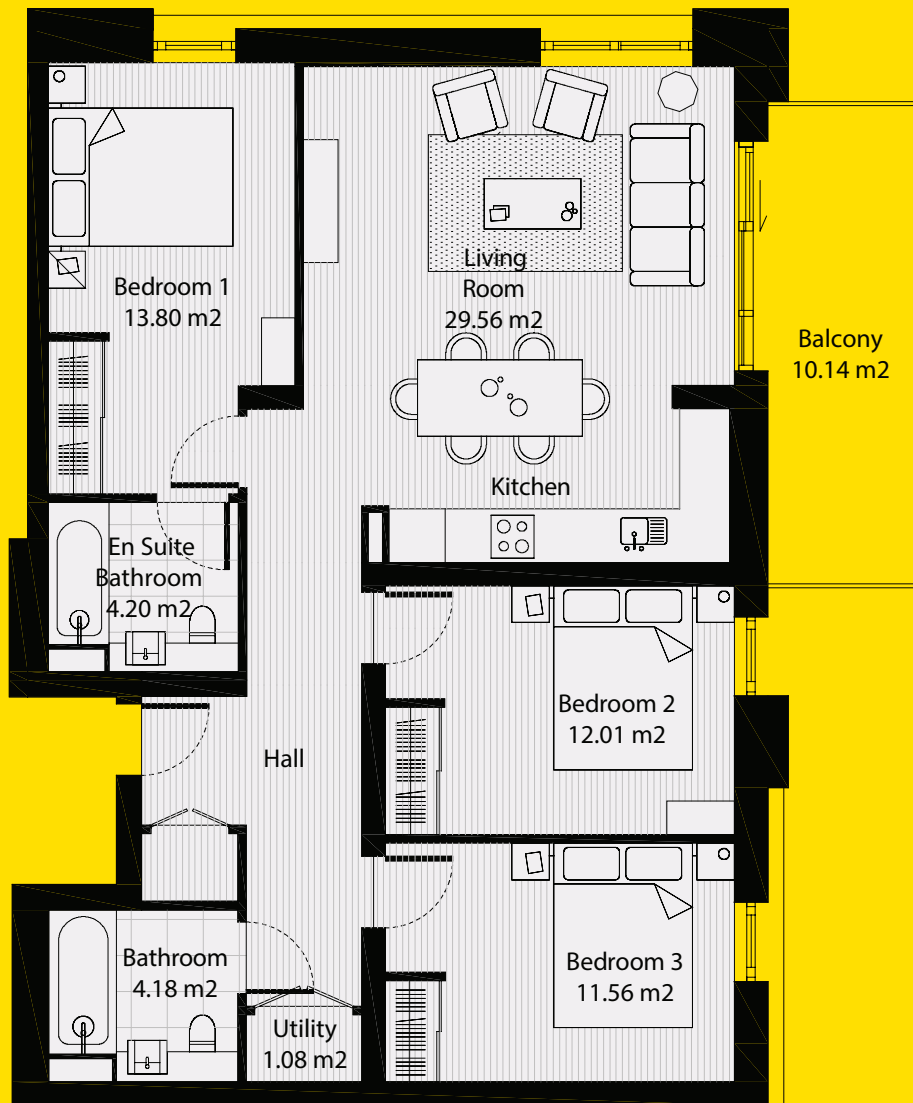

King-size bed (5ft) with mattress & under-bed storage, 2 x bedside tables & a chest of drawers

Bedroom 2

Bed with mattress & under-bed storage, 2 x bedside tables & a chest of drawers

Bedroom 3

Bed with mattress & under-bed storage & 2 x bedside tables

Living Room

Sofa (3 seater), 2 x Armchair, Side table, Coffee table, Media unit & a Rug

Kitchen

Dining Table (6 seater) and 4x Chairs

Bedroom 1

King-size bed (5ft) with mattress & under-bed storage, 2 x bedside tables & a chest of drawers

**Union
Wharf**
Collier Point

3-BED APARTMENT UNION WHARF

Type WH05 / 1011 sqft / Walton Heights

Living Room

Sofa (3 seater), 2 x Armchair, Side table, Coffee table, Media unit & a Rug

Kitchen

Dining Table (6 seater) and 6x Chairs

Bedroom 1

King-size bed (5ft) with mattress & under-bed storage, 2 x bedside tables & a chest of drawers

Bedroom 2

Bed with mattress & under-bed storage, 2 x bedside tables & a chest of drawers

Bedroom 3

Bed with mattress & under-bed storage & 2 x bedside tables