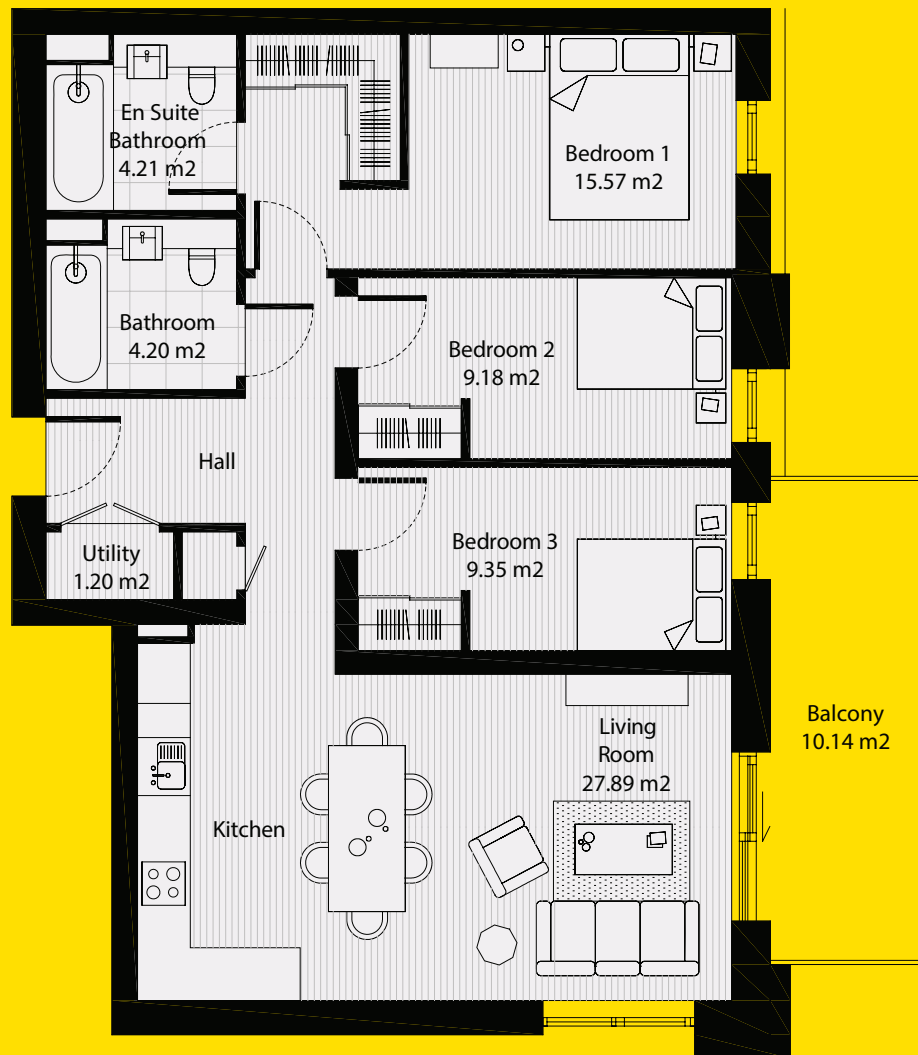

3-BED APARTMENT UNION WHARF

Type WH04 / 929 sqft / Walton Heights

Living Room

Sofa (3 seater), 2 x Armchair, Side table, Coffee table, Media unit & a Rug

Kitchen

Dining Table (6 seater) and 4x Chairs

Bedroom 1

King-size bed (5ft) with mattress & under-bed storage, 2 x bedside tables & a chest of drawers

Bedroom 2

Bed with mattress & under-bed storage, 2 x bedside tables

Bedroom 3

Bed with mattress & under-bed storage & 2 x bedside tables

*Please note furniture packs may vary

+44 (0)200 2100 200
unionwharf@essentialliving.co.uk
www.essentialliving.co.uk

**Union
Wharf**
Collier Point