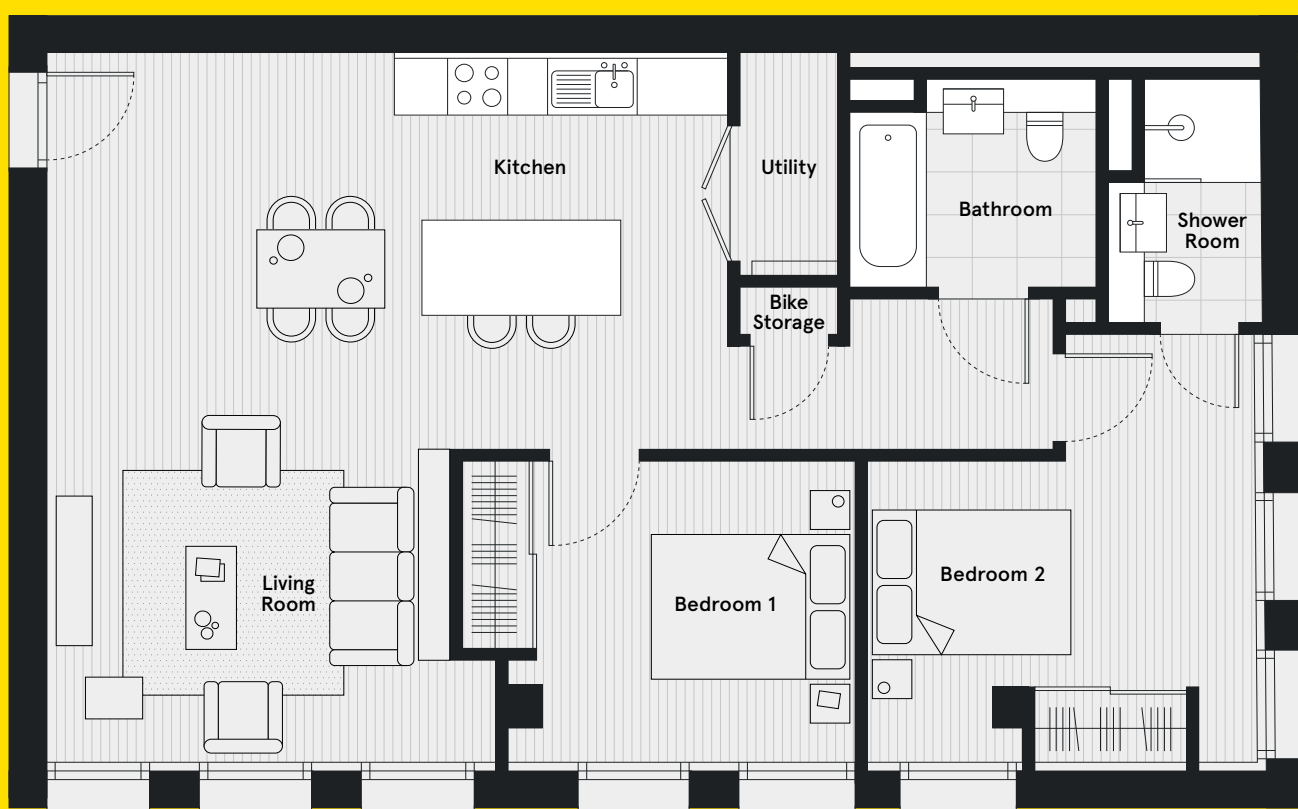

2-BED APARTMENT BERKSHIRE HOUSE

Type D / Floor: 1 / 813 sqft / 105

Living Room

Sofa, armchair, coffee table, side table, media cabinet & rug.

Kitchen

Dining table (4 seater), 4 x dining chairs & 2 x bar stools.

Bedroom 1

King-size bed (5ft) with mattress & under-bed storage & 2 x bedside tables.

Bedroom 2

King-size bed (5ft) with mattress & under-bed storage & bedside table.

0800 2100 200
berkshirehouse@essentialliving.co.uk
www.essentialliving.co.uk

**Berkshire
House**

Maidenhead