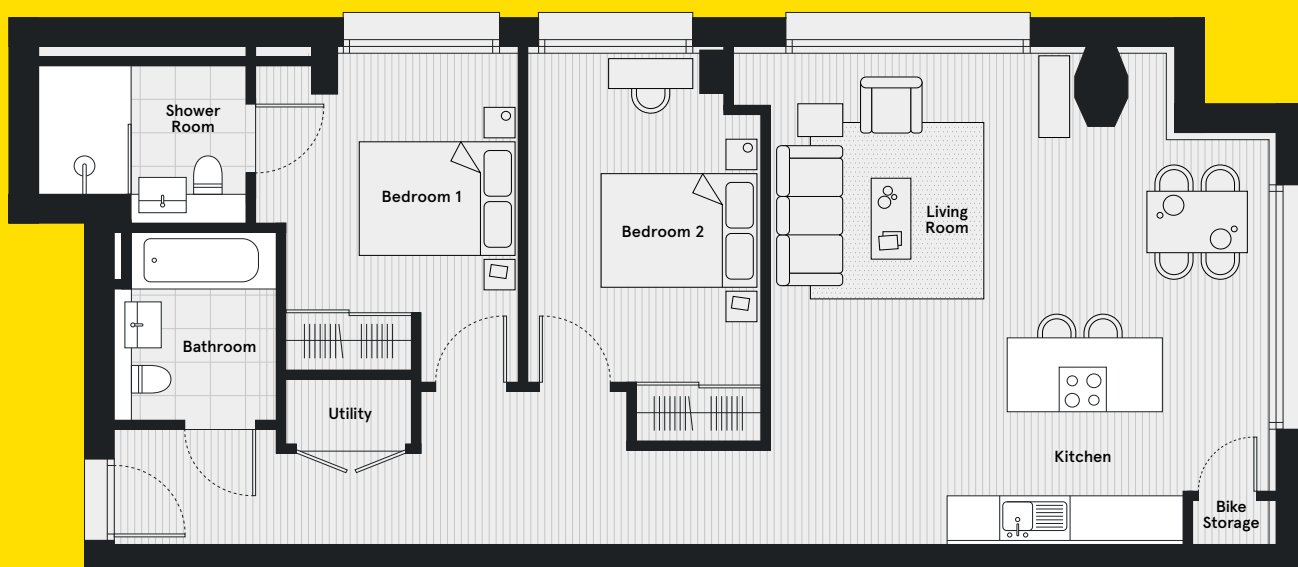

2-BED APARTMENT BERKSHIRE HOUSE

Type 1 / Floor: 2 / 861 sqft / 201

Living Room

Sofa, armchair, coffee table, side table, media cabinet & rug.

Kitchen

Dining table (4 seater), 4 x dining chairs & 2 x bar stools.

Bedroom 1

King-size bed (5ft) with mattress & under-bed storage & 2 x bedside tables.

Bedroom 2

King-size bed (5ft) with mattress & under-bed storage, 2 x bedside tables, dressing table & chair.

0800 2100 200
berkshirehouse@essentialliving.co.uk
www.essentialliving.co.uk

**Berkshire
House**

Maidenhead