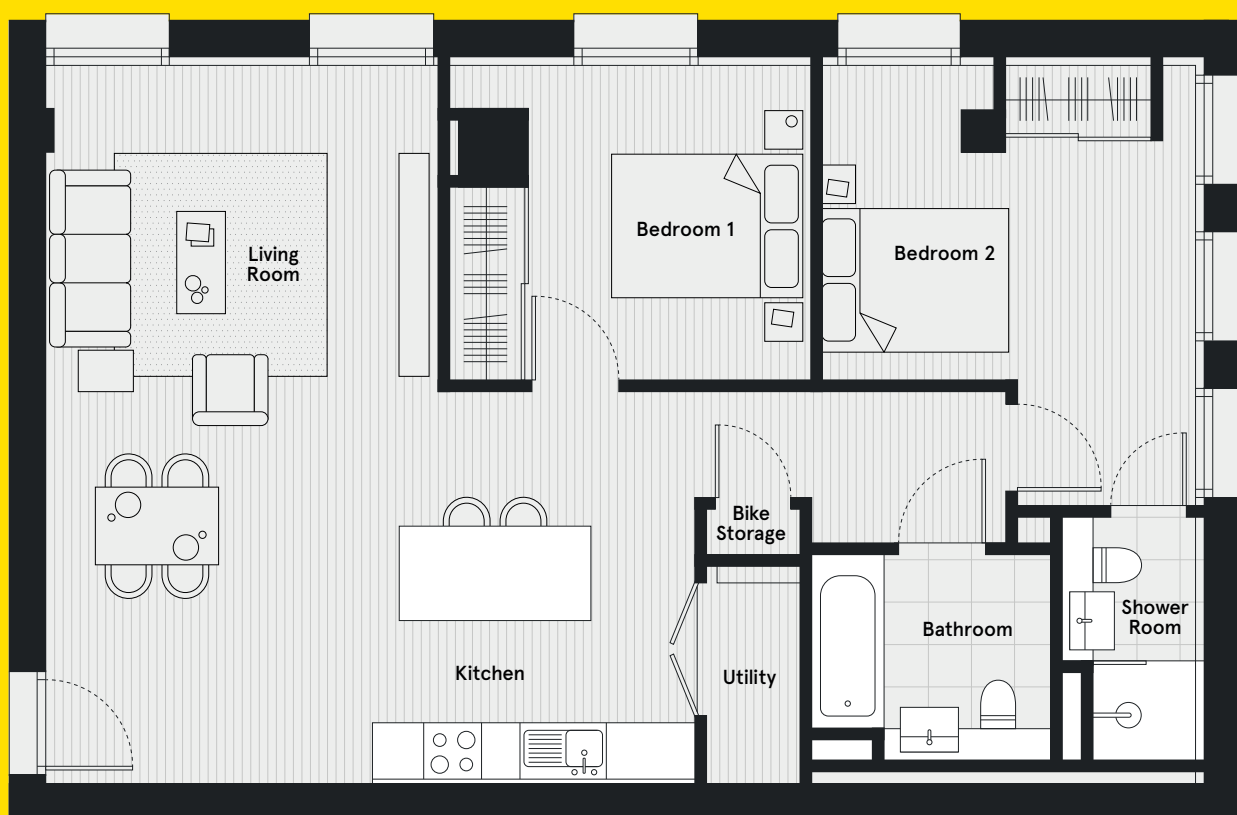

## Living Room

Sofa, armchair, coffee table, side table, media cabinet & rug.

## Kitchen

Dining table (4 seater), 4 x dining chairs & 2 x bar stools.

## Bedroom 1

King-size bed (5ft) with mattress & under-bed storage, 2 x bedside tables.

## Bedroom 2

King-size bed (5ft) with mattress & under-bed storage & bedside table.

0800 2100 200  
berkshirehouse@essentialliving.co.uk  
www.essentialliving.co.uk

**Berkshire  
House**

Maidenhead