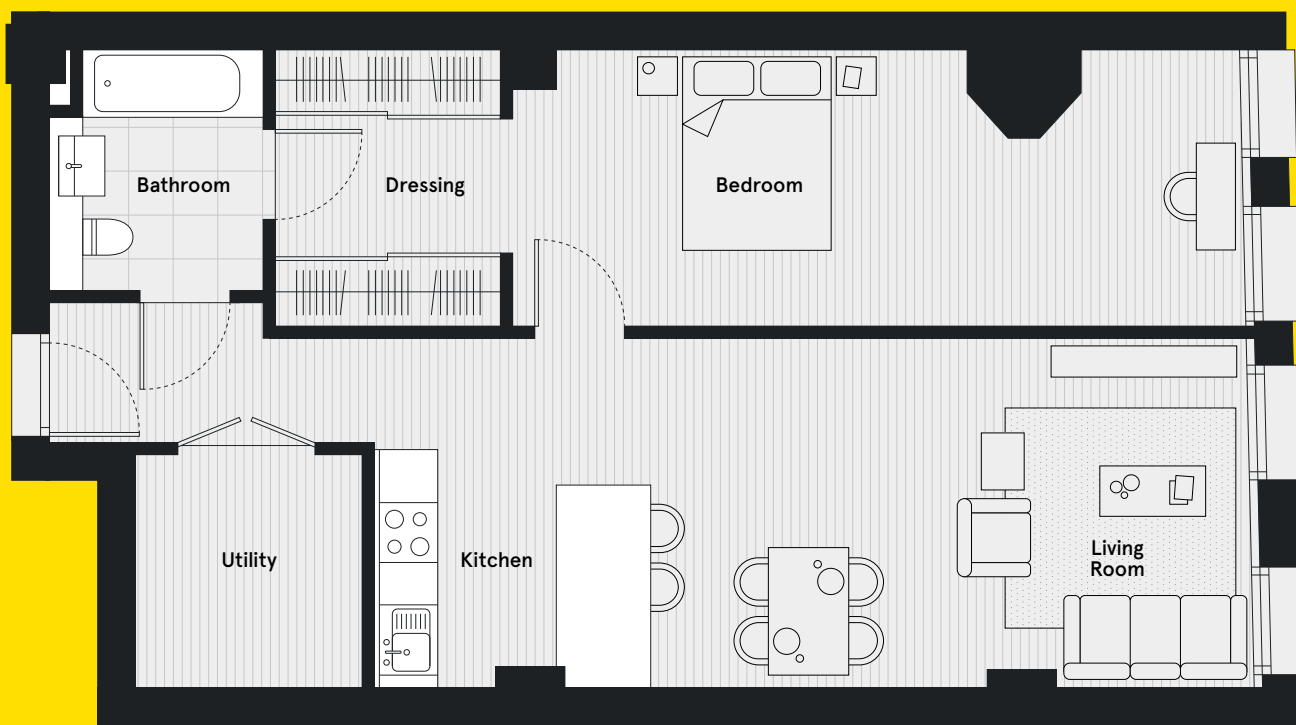

1-BED APARTMENT BERKSHIRE HOUSE

This is an unfurnished apartment. The furniture in the floorplan is in place to show the size of the apartment.

Type C1 / Floor: 1 / 684 sqft / 103

0800 2100 200
berkshirehouse@essentialliving.co.uk
www.essentialliving.co.uk

**Berkshire
House**

Maidenhead