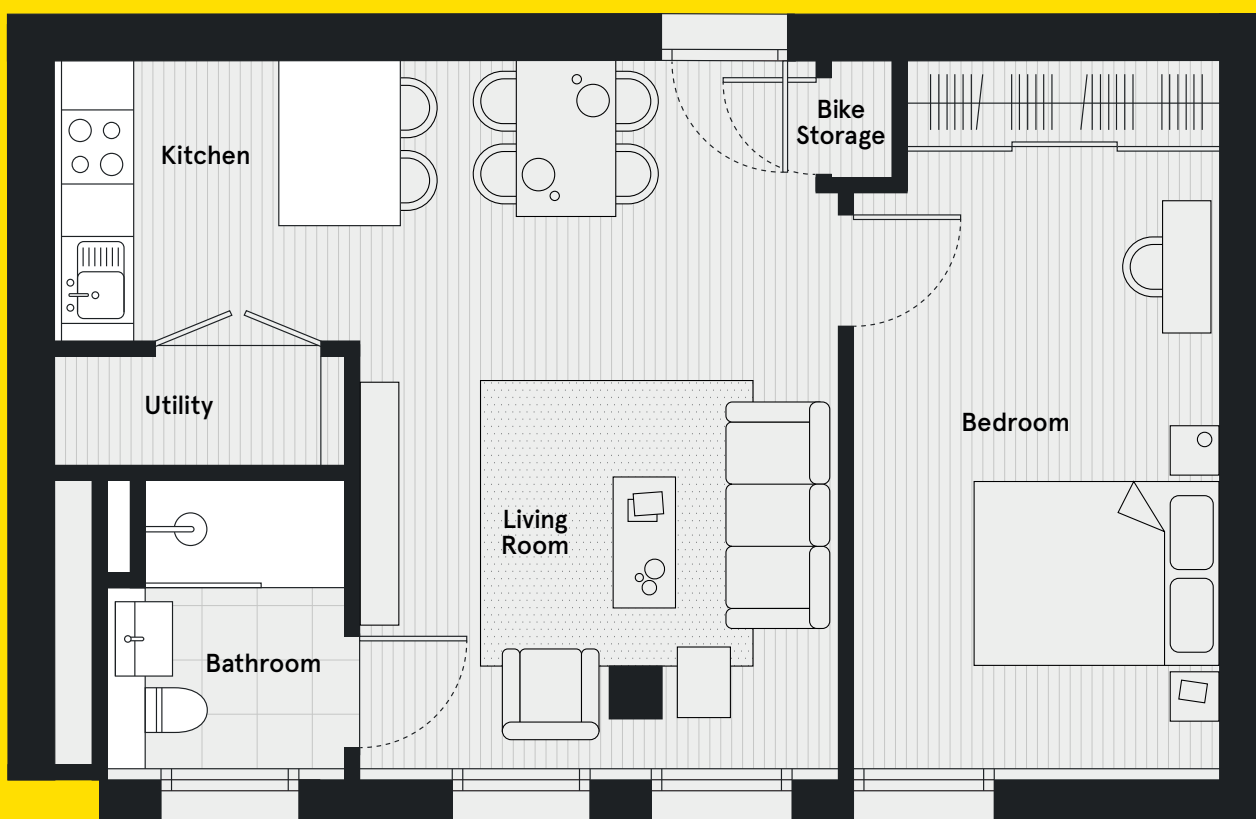

1-BED APARTMENT BERKSHIRE HOUSE

Type E / Floor: 1 / 501 sqft / 106

Living Room

Sofa, armchair, coffee table, side table, media cabinet & rug.

Kitchen

Dining table (4 seater), 4 x dining chairs & 2 x bar stools.

Bedroom

King-size bed (5ft) with mattress & under-bed storage, 2 x bedside tables, dressing table, stool & rug.

0800 2100 200
berkshirehouse@essentialliving.co.uk
www.essentialliving.co.uk

**Berkshire
House**

Maidenhead

1-BED APARTMENT BERKSHIRE HOUSE

Type H / Floor: 1 / 565 sqft / 109

Living Room

Sofa, armchair, coffee table, side table, media cabinet & rug.

Kitchen

Dining table (4 seater), 4 x dining chairs & 2 x bar stools.

M Maidenhead

1-BED APARTMENT BERKSHIRE HOUSE

Type P / Floor: 3-10 / 479 sqft / 04

Living Room

Sofa, armchair, coffee table, side table, media cabinet & rug.

Kitchen

Dining table (4 seater) & 4 x dining chairs.