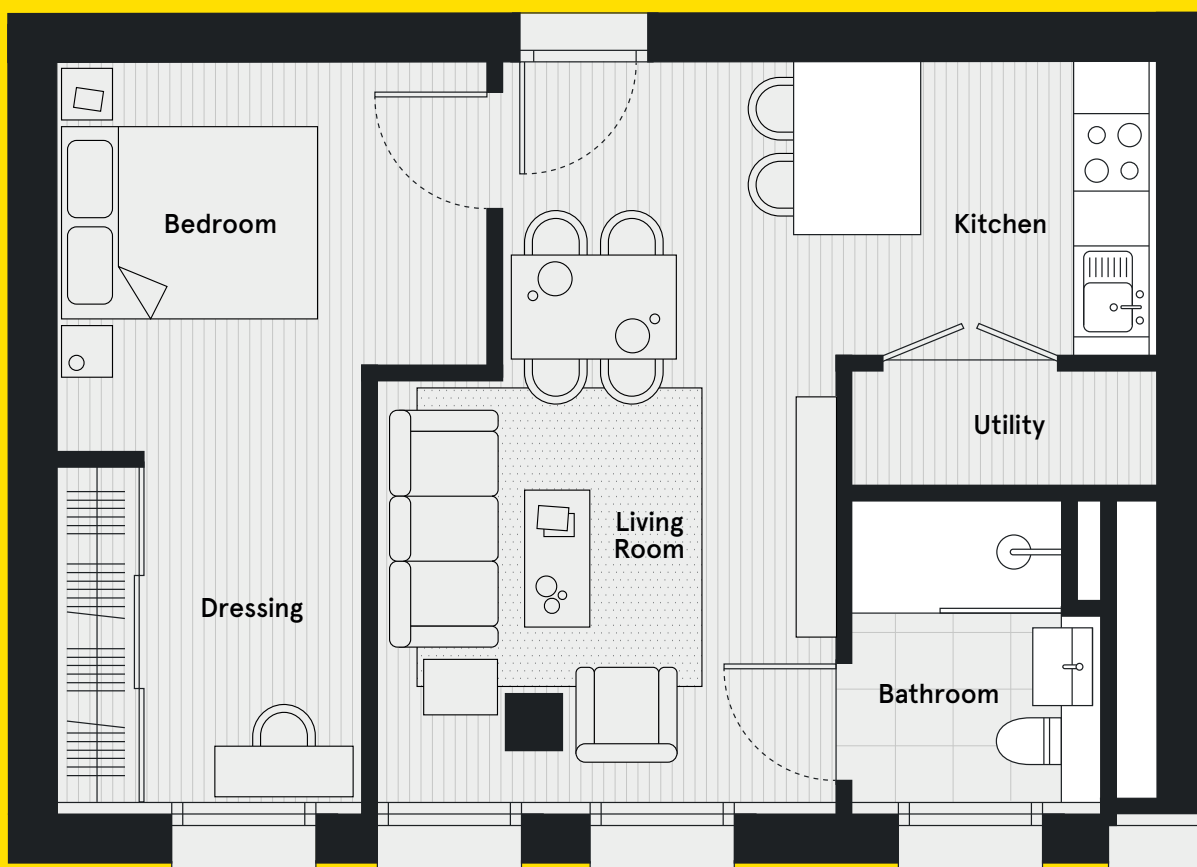

King-size bed (5ft) with mattress & under-bed storage & 2 x bedside tables.

0800 2100 200
berkshirehouse@essentialliving.co.uk
www.essentialliving.co.uk

**Berkshire
House**

Maidenhead

1-BED APARTMENT BERKSHIRE HOUSE

This is an unfurnished apartment. The furniture in the floorplan is in place to show the size of the apartment.

Type C1 / Floor: 1 / 684 sqft / 103

0800 2100 200
berkshirehouse@essentialliving.co.uk
www.essentialliving.co.uk

**Berkshire
House**

Maidenhead

1-BED APARTMENT BERKSHIRE HOUSE

This is an unfurnished apartment. The furniture in the floorplan is in place to show the size of the apartment.

Type F / Floor: 1 / 452 sqft / 107

Kitchen

Dining table (4 seater) & 4 x dining chairs.

Bedroom

King-size bed (5ft) with mattress & under-bed storage, 2 x bedside tables, dressing table & chair.

0800 2100 200
berkshirehouse@essentialliving.co.uk
www.essentialliving.co.uk